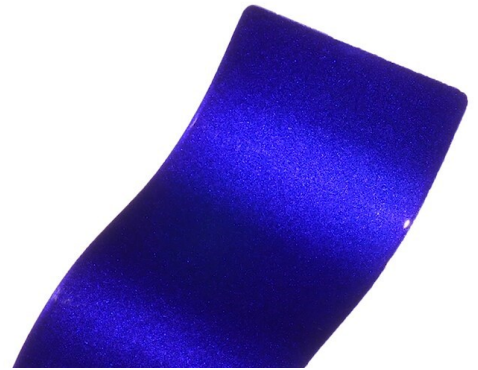

Standard Colour Range (Colourbond Colours)

All colours here are samples and may appear slightly different when applied to the apparatus, please check with us if more accurate samples are required.

STANDARD WHITE,
AND SATIN BLACK

Pale Eucalypt

Deep Ocean

Premium Colour Range

For a full colour range, please visit — www.prismaticpowders.com

NEPEAN SILVER

LIMITED EDITION GOLD

TURQUOISE

BLAZE BLUE

DEEP VIOLET

SASH PINK

ISLAND BLACK

CRUNCHTIME
— AERIAL EQUIPMENT —

Exotic Illusion Range

For a full colour range, please visit — www.prismaticpowders.com

ILLUSION DORADO

ILLUSION ROYAL

ILLUSION CHERRY

ILLUSION GREEN

ILLUSION PURPLE

EVENT HORIZON (RAINBOW SHIFTING)

Clear Coat & Sparkles!

Can be applied to any colour

***Sparkles are added to a clear coating, for added protection,
or just add clear coat for protection and shine***